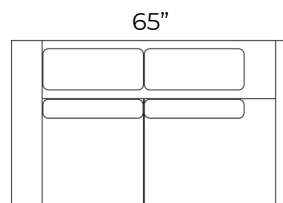

THE
Zaza
 COLLECTION

Two Seat Reclining Sofa
 2.5S2UA

Two Seat Small Reclining Sofa
 2.5S2USA

Reclining Loveseat
 2S2UA

Power Recliner
 1.25S1U

Two Seat Sofa
 2.5S

Two Seat Small Sofa
 2.5SS

Loveseat
 2S

Armchair
 1.25AC

GENERAL INFORMATION:

* dye-lot of the actual fabric and the swatch may not be exact match

*overall dimensions may vary +/- 1"

*see fabric swatch for exact colour

SPECIFICATIONS:

Seat: No Sag Spring