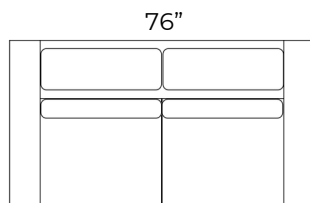

THE
Zaza
 COLLECTION

Two Seat Reclining Sofa
 2.5S2UA

Two Seat Small Reclining Sofa
 2.5S2USA

Reclining Loveseat
 2S2UA

Power Recliner
 1.25S1U

Two Seat Sofa
 2.5S

Two Seat Small Sofa
 2.5SS

Loveseat
 2S

Armchair
 1.25AC

GENERAL INFORMATION:

* dye-lot of the actual fabric and the swatch may not be exact match

*overall dimensions may vary +/- 1"

*see fabric swatch for exact colour

SPECIFICATIONS:

Seat: No Sag Spring