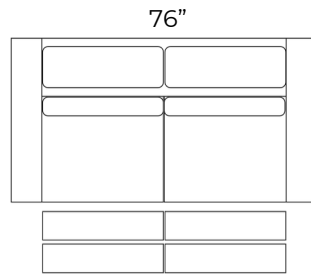

THE
Zaza
 COLLECTION

Two Seat Reclining Sofa
 2.5S2UA

Two Seat Small Reclining Sofa
 2.5S2USA

Reclining Loveseat
 2S2UA

Power Recliner
 1.25S1U

Two Seat Sofa
 2.5S

Two Seat Small Sofa
 2.5SS

Loveseat
 2S

Armchair
 1.25AC

GENERAL INFORMATION:

* dye-lot of the actual fabric and the swatch may not be exact match

*overall dimensions may vary +/- 1"

*see fabric swatch for exact colour

SPECIFICATIONS:

Seat: No Sag Spring