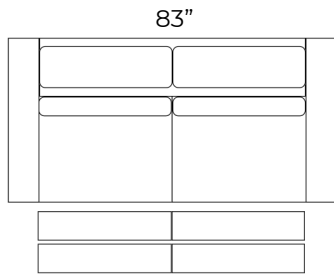

THE
Zaza
 COLLECTION

Two Seat Reclining Sofa
 2.5S2UA

Two Seat Small Reclining Sofa
 2.5S2USA

Reclining Loveseat
 2S2UA

Power Recliner
 1.25S1U

Two Seat Sofa
 2.5S

Two Seat Small Sofa
 2.5SS

Loveseat
 2S

Armchair
 1.25AC

GENERAL INFORMATION:

* dye-lot of the actual fabric and the swatch may not be exact match

*overall dimensions may vary +/- 1"

*see fabric swatch for exact colour

SPECIFICATIONS:

Seat: No Sag Spring