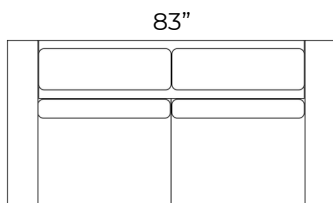

THE
Zaza
 COLLECTION

Two Seat Reclining Sofa
 2.5S2UA

Two Seat Small Reclining Sofa
 2.5S2USA

Reclining Loveseat
 2S2UA

Power Recliner
 1.25S1U

Two Seat Sofa
 2.5S

Two Seat Small Sofa
 2.5SS

Loveseat
 2S

Armchair
 1.25AC

GENERAL INFORMATION:

* dye-lot of the actual fabric and the swatch may not be exact match

*overall dimensions may vary +/- 1"

*see fabric swatch for exact colour

SPECIFICATIONS:

Seat: No Sag Spring