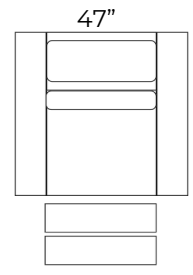

THE
Zaza
 COLLECTION

Two Seat Reclining Sofa
 2.5S2UA

Two Seat Small Reclining Sofa
 2.5S2USA

Reclining Loveseat
 2S2UA

Power Recliner
 1.25S1U

Two Seat Sofa
 2.5S

Two Seat Small Sofa
 2.5SS

Loveseat
 2S

Armchair
 1.25AC

GENERAL INFORMATION:

* dye-lot of the actual fabric and the swatch may not be exact match

*overall dimensions may vary +/- 1"

*see fabric swatch for exact colour

SPECIFICATIONS:

Seat: No Sag Spring