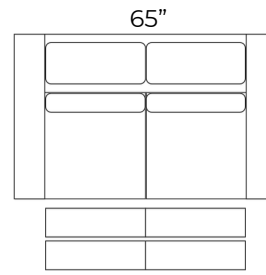

THE
Zaza
 COLLECTION

Two Seat Reclining Sofa
 2.5S2UA

Two Seat Small Reclining Sofa
 2.5S2USA

Reclining Loveseat
 2S2UA

Power Recliner
 1.25S1U

Two Seat Sofa
 2.5S

Two Seat Small Sofa
 2.5SS

Loveseat
 2S

Armchair
 1.25AC

GENERAL INFORMATION:

* dye-lot of the actual fabric and the swatch may not be exact match

*overall dimensions may vary +/- 1"

*see fabric swatch for exact colour

SPECIFICATIONS:

Seat: No Sag Spring