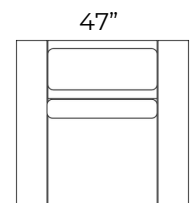

THE
Zaza
 COLLECTION

Two Seat Reclining Sofa
 2.5S2UA

Two Seat Small Reclining Sofa
 2.5S2USA

Reclining Loveseat
 2S2UA

Power Recliner
 1.25S1U

Two Seat Sofa
 2.5S

Two Seat Small Sofa
 2.5SS

Loveseat
 2S

Armchair
 1.25AC

GENERAL INFORMATION:

* dye-lot of the actual fabric and the swatch may not be exact match

*overall dimensions may vary +/- 1"

*see fabric swatch for exact colour

SPECIFICATIONS:

Seat: No Sag Spring