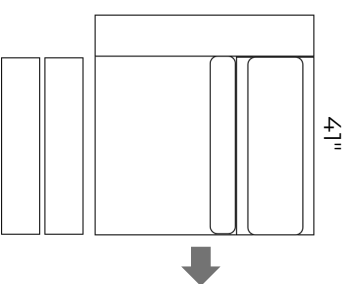

THE
Sereno
 COLLECTION

Reclining Sofa
 2.5S2UA

Reclining Small Sofa
 2.5S2USA

Reclining Loveseat
 2S2UA

Reclining Chair
 1S1U

GENERAL INFORMATION:

- * dye-lot of the actual fabric and the swatch may not be exact match
- *overall dimensions may vary +/- 1"
- *see fabric swatch for exact colour

SPECIFICATIONS:

- Seat:** No Sag Spring
- Back Rest:** Rubber Webbing

THE Serano COLLECTION

LHF One Arm Sofa with One Recliner
2SE11USA

LHF One Arm Oversized Chair
1.5EL1U

LHF One Arm Chair
1.2SE11U

Console w/USB STA-1
T1UC