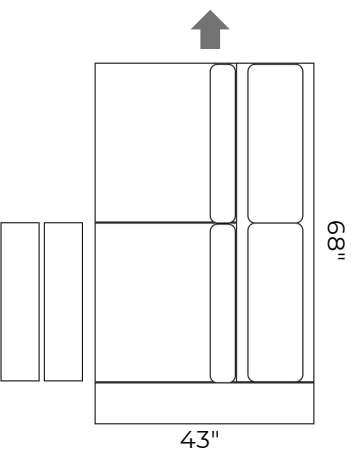

LHF One Arm Sofa with One Recliner
2SE11USA

RHF One Arm Sofa with One Recliner
2.5ER1USA