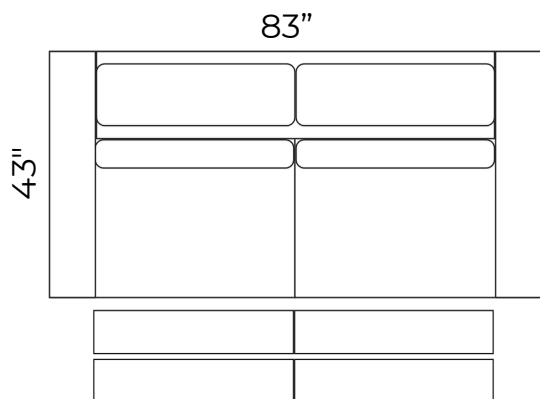

THE
Sereno
 COLLECTION

Reclining Sofa
 2.5S2UA

Reclining Small Sofa
 2.5S2USA

Reclining Loveseat
 2S2UA

Reclining Chair
 1S1U

GENERAL INFORMATION:

- * dye-lot of the actual fabric and the swatch may not be exact match
- *overall dimensions may vary +/- 1"
- *see fabric swatch for exact colour