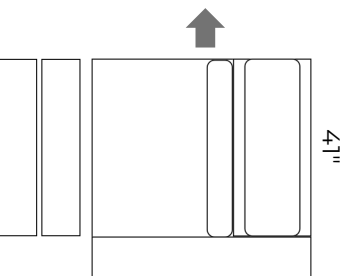

LHF One Arm Oversized Chair
1.5EL1U

RHF One Arm Oversized Chair
1.5ER1U