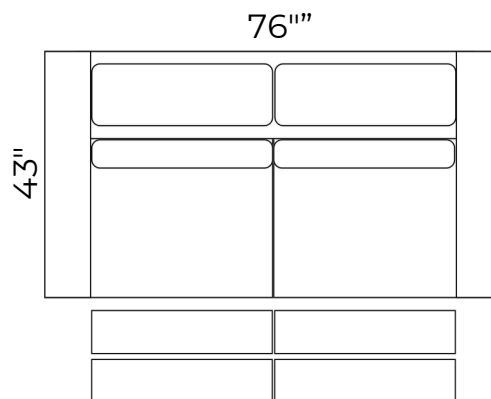

THE
Sereno
 COLLECTION

Reclining Sofa
 2.5S2UA

Reclining Small Sofa
 2.5S2USA

Reclining Loveseat
 2S2UA

Reclining Chair
 1S1U

GENERAL INFORMATION:

- * dye-lot of the actual fabric and the swatch may not be exact match
- *overall dimensions may vary +/- 1"
- *see fabric swatch for exact colour

SPECIFICATIONS:

- Seat:** No Sag Spring
- Back Rest:** Rubber Webbing

THE Serano COLLECTION

LHF One Arm Sofa with One Recliner
2SE11USA

LHF One Arm Oversized Chair
1.5EL1U

LHF One Arm Chair
1.2SE11U

Console w/USB STA-1
T1UC