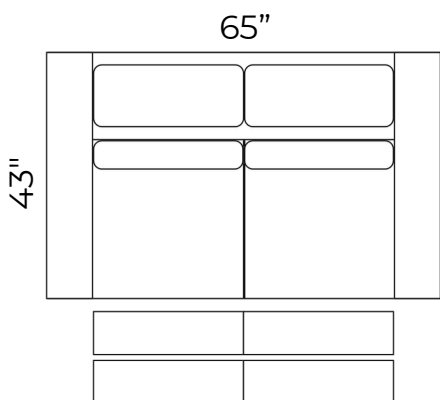

THE
Sereno
 COLLECTION

Reclining Sofa
 2.5S2UA

Reclining Small Sofa
 2.5S2USA

Reclining Loveseat
 2S2UA

Reclining Chair
 1S1U

GENERAL INFORMATION:

- * dye-lot of the actual fabric and the swatch may not be exact match
- *overall dimensions may vary +/- 1"
- *see fabric swatch for exact colour