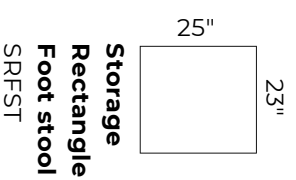

Storage Rectangle Foot stool
SRFST