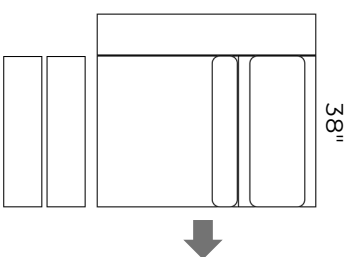

THE
Sereno
 COLLECTION

Reclining Sofa
 2.5S2UA

Reclining Small Sofa
 2.5S2USA

Reclining Loveseat
 2S2UA

Reclining Chair
 1S1U

GENERAL INFORMATION:

- * dye-lot of the actual fabric and the swatch may not be exact match
- *overall dimensions may vary +/- 1"
- *see fabric swatch for exact colour

SPECIFICATIONS:

- Seat:** No Sag Spring
- Back Rest:** Rubber Webbing

THE Serano COLLECTION

LHF One Arm Sofa with One Recliner
2SE11USA

LHF One Arm Oversized Chair
1.5EL1U

LHF One Arm Chair
1.2SE11U

Console w/USB STA-1
T1UC