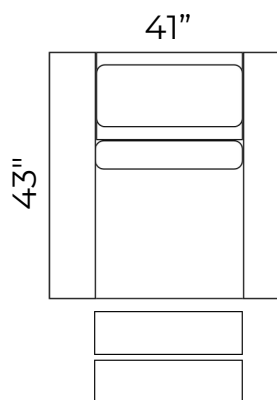

THE
Sereno
 COLLECTION

Reclining Sofa
 2.5S2UA

Reclining Small Sofa
 2.5S2USA

Reclining Loveseat
 2S2UA

Reclining Chair
 1S1U

GENERAL INFORMATION:

- * dye-lot of the actual fabric and the swatch may not be exact match
- *overall dimensions may vary +/- 1"
- *see fabric swatch for exact colour