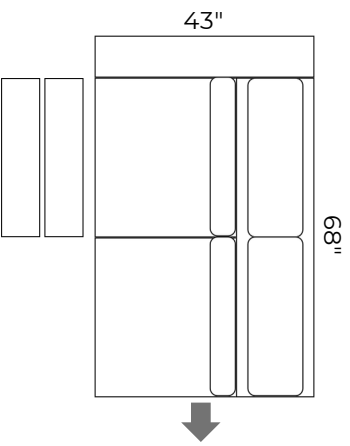

THE Serano COLLECTION

LHF One Arm Sofa with One Recliner
2SE11USA