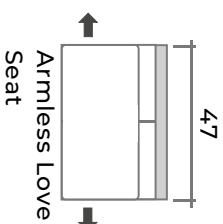

THE Preston COLLECTION

Consult Sales staff for pricing

GENERAL INFORMATION: Dye-lot of the actual fabric and the swatch may not be exact match | No zipper/inserts in fibre filled toss pillows | Overall dimensions may vary +/- 1"