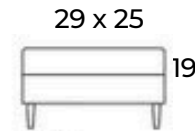

## COLLECTION

Sofa

Apt Sofa

Love Seat

Ottoman

\*See reverse for more components

### GENERAL INFORMATION:

- Dye-lot of the actual fabric and the swatch may not be exact match
- Overall dimensions may vary +/- 1"