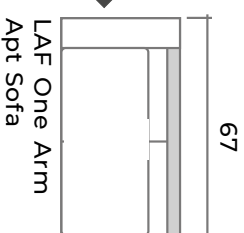

THE Preston COLLECTION

Consult Sales staff for pricing

GENERAL INFORMATION: Dye-lot of the actual fabric and the swatch may not be exact match | No zipper/inserts in fibre filled toss pillows | Overall dimensions may vary +/- 1"