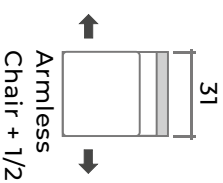

THE Preston COLLECTION

Consult Sales staff for pricing

GENERAL INFORMATION: Dye-lot of the actual fabric and the swatch may not be exact match | No zipper/inserts in fibre filled toss pillows | Overall dimensions may vary +/- 1"