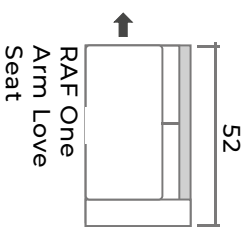

THE Preston COLLECTION

Consult Sales staff for pricing

GENERAL INFORMATION: Dye-lot of the actual fabric and the swatch may not be exact match | No zipper/inserts in fibre filled toss pillows | Overall dimensions may vary +/- 1"