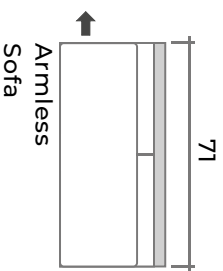

THE Preston COLLECTION

Consult Sales staff for pricing

GENERAL INFORMATION: Dye-lot of the actual fabric and the swatch may not be exact match | No zipper/inserts in fibre filled toss pillows | Overall dimensions may vary +/- 1"