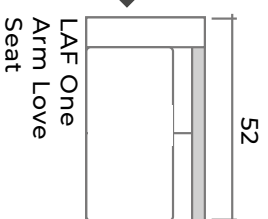

THE Preston COLLECTION

Consult Sales staff for pricing

GENERAL INFORMATION: Dye-lot of the actual fabric and the swatch may not be exact match | No zipper/inserts in fibre filled toss pillows | Overall dimensions may vary +/- 1"