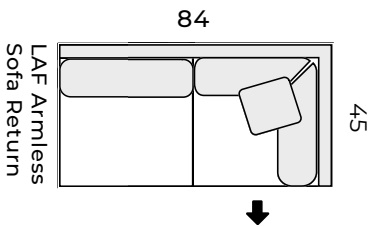

THE Whistler

COLLECTION

Consult Sales staff for pricing

GENERAL INFORMATION: Dye-lot of the actual fabric and the swatch may not be exact match | Overall dimensions may vary +/- 1"