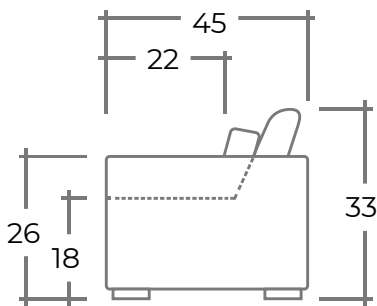

One Arm Apt Sofa with One Arm Chaise