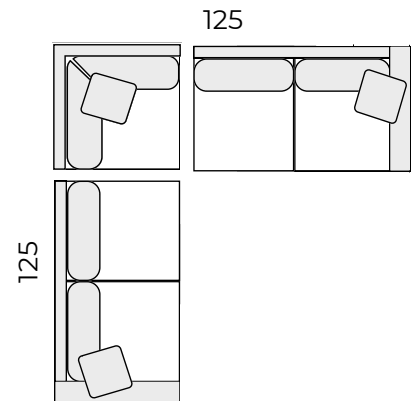

THE Whistler

COLLECTION

Sofa

Apt Sofa

Chair

Ottoman

One Arm Apt Sofa with One Arm Chaise

x2 One Arm Apt Sofa with Corner

GENERAL INFORMATION:

- Dye-lot of the actual fabric and the swatch may not be exact match
- Overall dimensions may vary +/- 1"

SPECIFICATIONS:

- Arms Detachable:** No
- Back:** Loose
- Back Pillows:** Feathersoft backs
- Seat Cushions:** Feathersoft seating with 200 thread count percale cover
- Suspension:** Seat: Springs | Back: Webbing
- Toss Pillows:** 18 x 18"