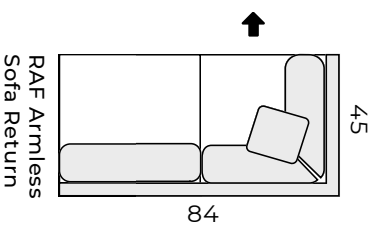

THE Whistler

COLLECTION

Consult Sales staff for pricing

GENERAL INFORMATION: Dye-lot of the actual fabric and the swatch may not be exact match | Overall dimensions may vary +/- 1"