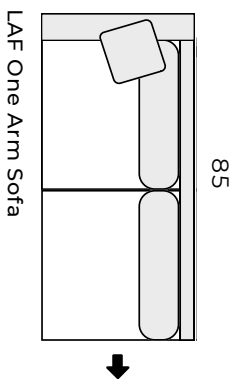

THE Whistler

COLLECTION

Consult Sales staff for pricing

GENERAL INFORMATION: Dye-lot of the actual fabric and the swatch may not be exact match | Overall dimensions may vary +/- 1"