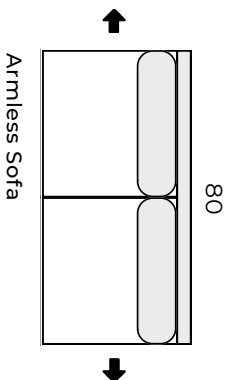

THE Whistler

COLLECTION

Consult Sales staff for pricing

GENERAL INFORMATION: Dye-lot of the actual fabric and the swatch may not be exact match | Overall dimensions may vary +/- 1"