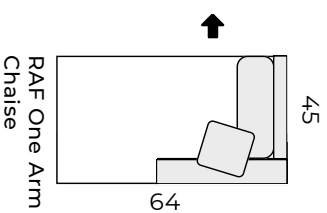

THE Whistler

COLLECTION

Consult Sales staff for pricing

GENERAL INFORMATION: Dye-lot of the actual fabric and the swatch may not be exact match | Overall dimensions may vary +/- 1"