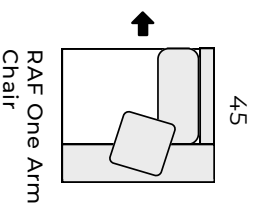

THE Whistler

COLLECTION

Consult Sales staff for pricing

GENERAL INFORMATION: Dye-lot of the actual fabric and the swatch may not be exact match | Overall dimensions may vary +/- 1"