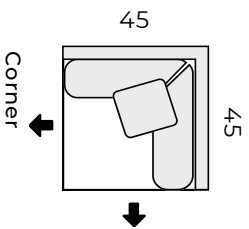

THE Whistler

COLLECTION

Consult Sales staff for pricing

GENERAL INFORMATION: Dye-lot of the actual fabric and the swatch may not be exact match | Overall dimensions may vary +/- 1"