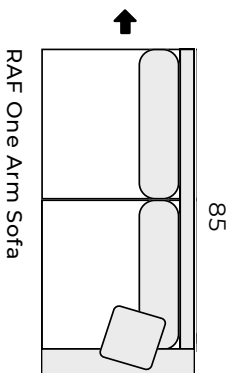

THE Whistler

COLLECTION

Consult Sales staff for pricing

GENERAL INFORMATION: Dye-lot of the actual fabric and the swatch may not be exact match | Overall dimensions may vary +/- 1"