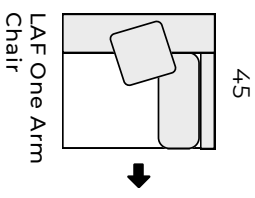

THE Whistler

COLLECTION

Consult Sales staff for pricing

GENERAL INFORMATION: Dye-lot of the actual fabric and the swatch may not be exact match | Overall dimensions may vary +/- 1"