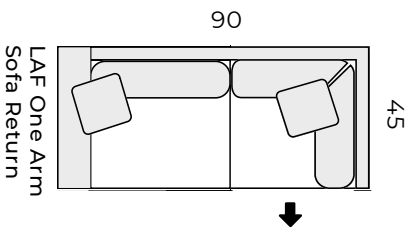

THE Whistler

COLLECTION

Consult Sales staff for pricing

GENERAL INFORMATION: Dye-lot of the actual fabric and the swatch may not be exact match | Overall dimensions may vary +/- 1"