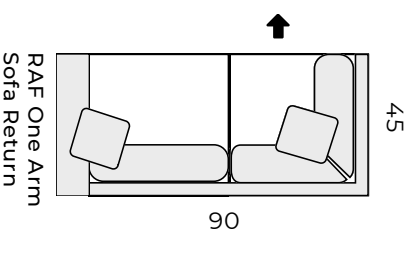

THE Whistler

COLLECTION

Consult Sales staff for pricing

GENERAL INFORMATION: Dye-lot of the actual fabric and the swatch may not be exact match | Overall dimensions may vary +/- 1"