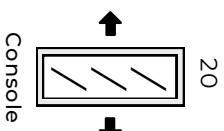

THE Whistler

COLLECTION

Consult Sales staff for pricing

GENERAL INFORMATION: Dye-lot of the actual fabric and the swatch may not be exact match | Overall dimensions may vary +/- 1"