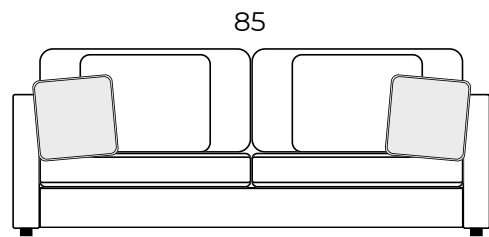

THE Whistler

COLLECTION

Sofa

Apt Sofa

Chair

Ottoman

One Arm Apt Sofa with One Arm Chaise

x2 One Arm Apt Sofa with Corner

GENERAL INFORMATION:

- Dye-lot of the actual fabric and the swatch may not be exact match
- Overall dimensions may vary +/- 1"

SPECIFICATIONS:

- Arms Detachable:** No
- Back:** Loose
- Back Pillows:** Feathersoft backs
- Seat Cushions:** Feathersoft seating with 200 thread count percale cover
- Suspension:** Seat: Springs | Back: Webbing
- Toss Pillows:** 18 x 18"