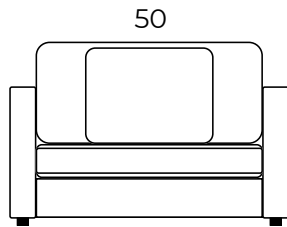

THE Whistler

COLLECTION

Chair

GENERAL INFORMATION:

- -Dye-lot of the actual fabric and the swatch may not be exact match
- -Overall dimensions may vary +/- 1"

SPECIFICATIONS:

- **Arms Detachable:** No
- **Back:** Loose
- **Back Pillows:** Feathersoft backs
- **Seat Cushions:** Feathersoft seating with 200 thread count percale cover
- **Suspension:** Seat: Springs | Back: Webbing
- **Toss Pillows:** 18 x 18"

SOFA BEDS: Unavailable

- **LEG:** Plastic
- **Optional Leg Finish:** Wood

*See reverse for more components