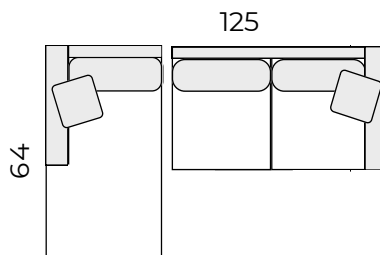

THE Whistler

COLLECTION

Sofa

Apt Sofa

Chair

Ottoman

One Arm Apt Sofa with One Arm Chaise

x2 One Arm Apt Sofa with Corner

GENERAL INFORMATION:

- Dye-lot of the actual fabric and the swatch may not be exact match
- Overall dimensions may vary +/- 1"

SPECIFICATIONS:

- Arms Detachable:** No
- Back:** Loose
- Back Pillows:** Feathersoft backs
- Seat Cushions:** Feathersoft seating with 200 thread count percale cover
- Suspension:** Seat: Springs | Back: Webbing
- Toss Pillows:** 18 x 18"