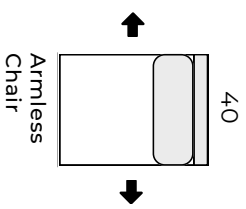

THE Whistler

COLLECTION

Consult Sales staff for pricing

GENERAL INFORMATION: Dye-lot of the actual fabric and the swatch may not be exact match | Overall dimensions may vary +/- 1"