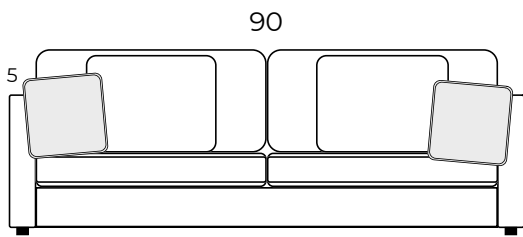

THE Whistler

COLLECTION

Sofa

Apt Sofa

Chair

Ottoman

One Arm Apt Sofa with One Arm Chaise

x2 One Arm Apt Sofa with Corner

GENERAL INFORMATION:

- Dye-lot of the actual fabric and the swatch may not be exact match
- Overall dimensions may vary +/- 1"

SPECIFICATIONS:

- Arms Detachable:** No
- Back:** Loose
- Back Pillows:** Feathersoft backs
- Seat Cushions:** Feathersoft seating with 200 thread count percale cover
- Suspension:** Seat: Springs | Back: Webbing
- Toss Pillows:** 18 x 18"