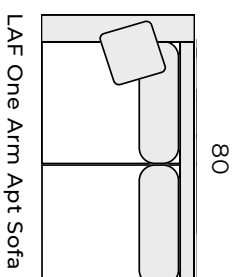

THE Whistler

COLLECTION

Consult Sales staff for pricing

GENERAL INFORMATION: Dye-lot of the actual fabric and the swatch may not be exact match | Overall dimensions may vary +/- 1"