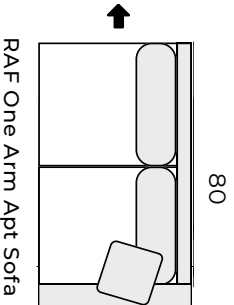

THE Whistler

COLLECTION

Consult Sales staff for pricing

GENERAL INFORMATION: Dye-lot of the actual fabric and the swatch may not be exact match | Overall dimensions may vary +/- 1"