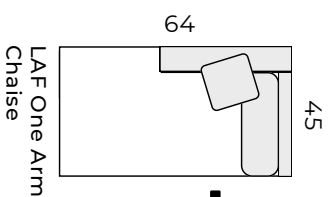

THE Whistler

COLLECTION

Consult Sales staff for pricing

GENERAL INFORMATION: Dye-lot of the actual fabric and the swatch may not be exact match | Overall dimensions may vary +/- 1"