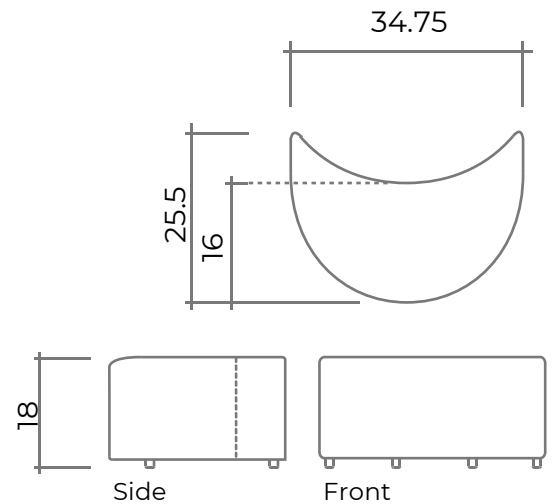

THE Cuddle

CHAIR

Chair

Ottoman

GENERAL INFORMATION:

- * dye-lot of the actual fabric and the swatch may not be exact match
- *no zipper/inserts in fibre filled toss pillows
- *overall dimensions may vary +/- 1"
- *see fabric swatch for exact colour

SPECIFICATIONS:

- Back:** Loose
- Back Pillow:** Simple, 20" X 25", fibre fill
- Body:** Top stitch arms
- Seat Cushion:** T-Lug, box band, simple, 6.5" thick Foam w/ polyester fibre wrap
- Suspension:** Seat: Webbing | Back: Springs
- Toss Pillow:** Simple, 16" X 16", fibre fill

No other items available in this style

LEG:
Swivel Base

OTTOMAN:
Plastic legs 1.5"