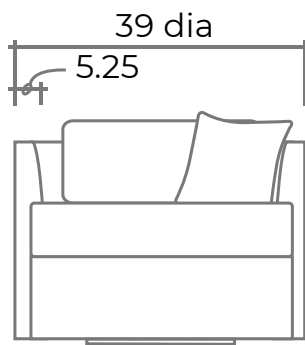

THE Cuddle

CHAIR

Chair

Ottoman

GENERAL INFORMATION:

- * dye-lot of the actual fabric and the swatch may not be exact match
- *no zipper/inserts in fibre filled toss pillows
- *overall dimensions may vary +/- 1"
- *see fabric swatch for exact colour

SPECIFICATIONS:

- Back:** Loose
- Back Pillow:** Simple, 20" X 25", fibre fill
- Body:** Top stitch arms
- Seat Cushion:** T-Lug, box band, simple, 6.5" thick Foam w/ polyester fibre wrap
- Suspension:** Seat: Webbing | Back: Springs
- Toss Pillow:** Simple, 16" X 16", fibre fill

No other items available in this style

LEG:
Swivel Base

OTTOMAN:
Plastic legs 1.5"