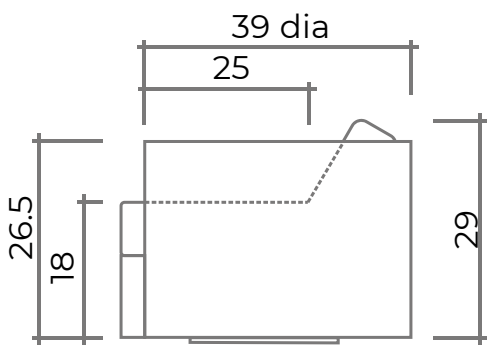

THE Cuddle

CHAIR

Chair

Ottoman

GENERAL INFORMATION:

- * dye-lot of the actual fabric and the swatch may not be exact match
- *no zipper/inserts in fibre filled toss pillows
- *overall dimensions may vary +/- 1"
- *see fabric swatch for exact colour

SPECIFICATIONS:

- Back:** Loose
- Back Pillow:** Simple, 20" X 25", fibre fill
- Body:** Top stitch arms
- Seat Cushion:** T-Lug, box band, simple, 6.5" thick Foam w/ polyester fibre wrap
- Suspension:** Seat: Webbing | Back: Springs
- Toss Pillow:** Simple, 16" X 16", fibre fill

No other items available in this style

LEG:
Swivel Base

OTTOMAN:
Plastic legs 1.5"