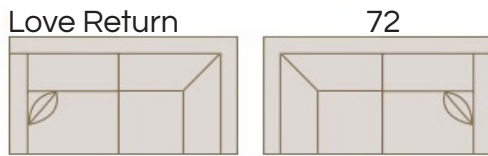

2035

QLiving

SPECIFICATIONS:

- BACK: Attached
- BACK PILLOWS: Fiber fill
- SEAT CUSHIONS: 24" Standard, 6" thick
- SUSPENSION: Seat - Springs
- TOSS PILLOWS: 18" x 18", Fibre fill
- ARMS DETACHABLE: No
- SOFA BED OPTION: Yes