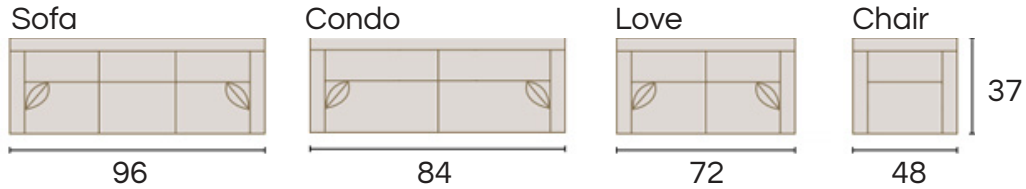

2035

QLiving

SPECIFICATIONS:

- BACK: Attached
- BACK PILLOWS: Fiber fill
- SEAT CUSHIONS: 24" Standard, 6" thick
- SUSPENSION: Seat - Springs
- TOSS PILLOWS: 18" x 18", Fibre fill
- ARMS DETACHABLE: No
- SOFA BED OPTION: Yes