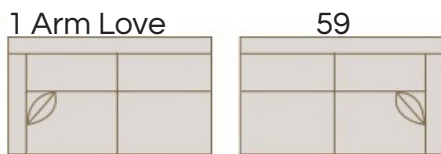

2035

QLiving

SPECIFICATIONS:

- BACK: Attached
- BACK PILLOWS: Fiber fill
- SEAT CUSHIONS: 24" Standard, 6" thick
- SUSPENSION: Seat - Springs
- TOSS PILLOWS: 18" x 18", Fibre fill
- ARMS DETACHABLE: No
- SOFA BED OPTION: Yes