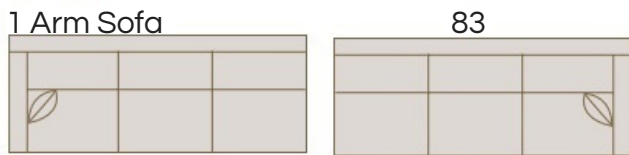

2035

QLiving

SPECIFICATIONS:

- BACK: Attached
- BACK PILLOWS: Fiber fill
- SEAT CUSHIONS: 24" Standard, 6" thick
- SUSPENSION: Seat - Springs
- TOSS PILLOWS: 18" x 18", Fibre fill
- ARMS DETACHABLE: No
- SOFA BED OPTION: Yes