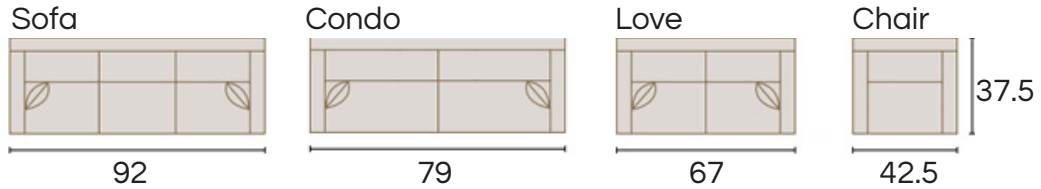

2034

QLiving

SPECIFICATIONS:

- BACK: Detached
- BACK PILLOWS: Fiber fill
- SEAT CUSHIONS: 24" Standard, 6" thick
- SUSPENSION: Seat - Springs
- TOSS PILLOWS: 18" x 18", Fibre fill
- ARMS DETACHABLE: No
- SOFA BED OPTION: Yes