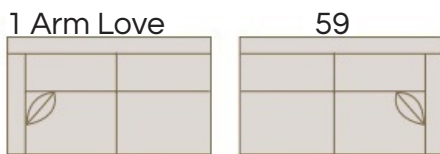

2034

QLiving

SPECIFICATIONS:

- BACK: Detached
- BACK PILLOWS: Fiber fill
- SEAT CUSHIONS: 24" Standard, 6" thick
- SUSPENSION: Seat - Springs
- TOSS PILLOWS: 18" x 18", Fibre fill
- ARMS DETACHABLE: No
- SOFA BED OPTION: Yes