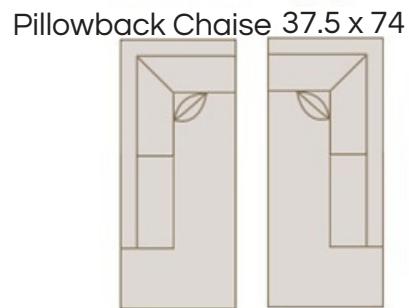

2034

QLiving

SPECIFICATIONS:

- BACK: Detached
- BACK PILLOWS: Fiber fill
- SEAT CUSHIONS: 24" Standard, 6" thick
- SUSPENSION: Seat - Springs
- TOSS PILLOWS: 18" x 18", Fibre fill
- ARMS DETACHABLE: No
- SOFA BED OPTION: Yes