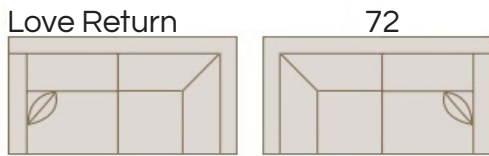

2034

QLiving

SPECIFICATIONS:

- BACK: Detached
- BACK PILLOWS: Fiber fill
- SEAT CUSHIONS: 24" Standard, 6" thick
- SUSPENSION: Seat - Springs
- TOSS PILLOWS: 18" x 18", Fibre fill
- ARMS DETACHABLE: No
- SOFA BED OPTION: Yes