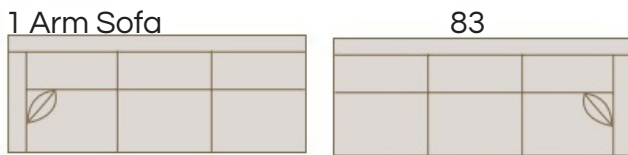

2034

QLiving

SPECIFICATIONS:

- BACK: Detached
- BACK PILLOWS: Fiber fill
- SEAT CUSHIONS: 24" Standard, 6" thick
- SUSPENSION: Seat - Springs
- TOSS PILLOWS: 18" x 18", Fibre fill
- ARMS DETACHABLE: No
- SOFA BED OPTION: Yes